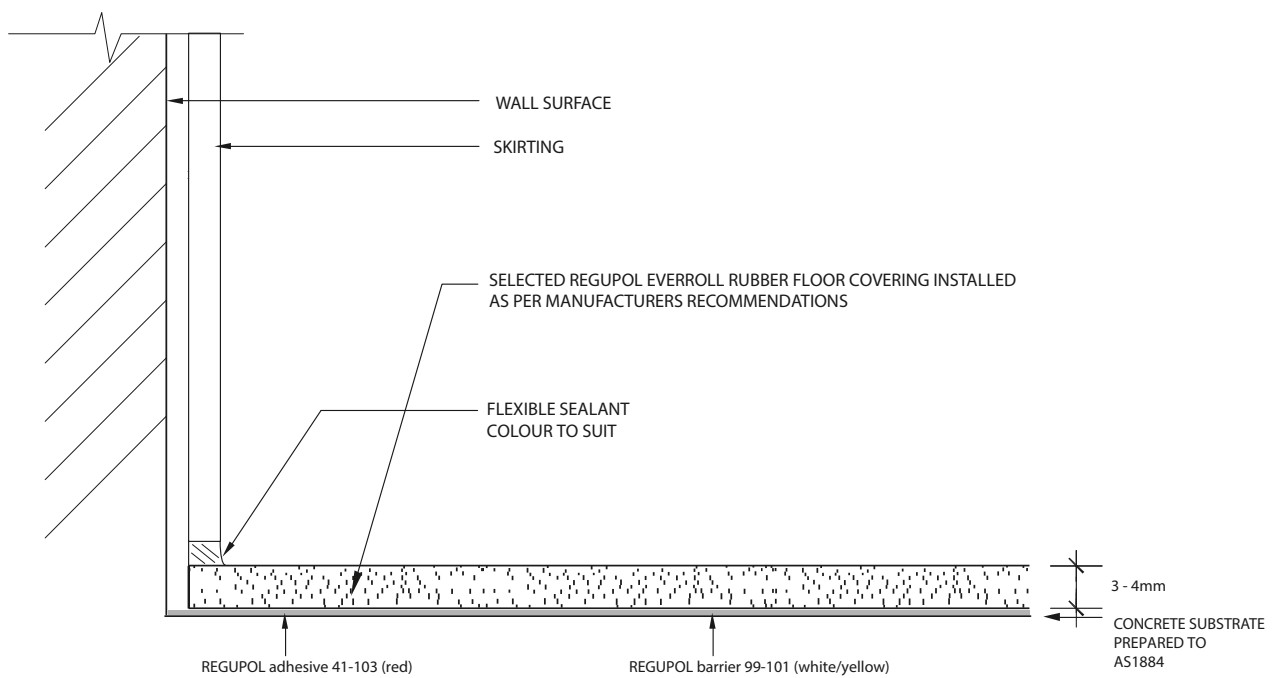

POOL AREAS

This system reflects a typical application with **REGUPOL everroll** floor coverings. For all other applications please contact the **REGUPOL** sports division. Please note that drawings are not to scale and are for illustration purposes only.

The installation of REGUPOL everroll rubber flooring should be in strict accordance with the current Australian Standards AS1884 - Resilient sheet and tile - Installation Practices in its complete entirety.

DISCLAIMER: The above information is given in good faith as a suggested guide in specifying REGUPOL everroll rubber flooring, no guarantee or warranty is expressed or implied. Any circumstances not covered by this guide should be referred to REGUPOL Australia or its Distributors for any particular attention required. There are, however, many factors that may affect the outcome of projects using our products that are beyond our control. REGUPOL Australia Pty. Ltd. cannot be responsible for poor climate conditions, inadequate surface preparation, poor application techniques, not observing curing times, improper thinning of adhesives or any variable beyond our control. No liability is accepted by REGUPOL Australia Pty. Ltd., our employees, distributors, representatives or agents, for any loss or damage, direct or indirect, that may result from using the information and/or suggestions as actual conditions for use that are beyond our control. All materials should be checked/tested for their suitability to the prevailing site conditions.