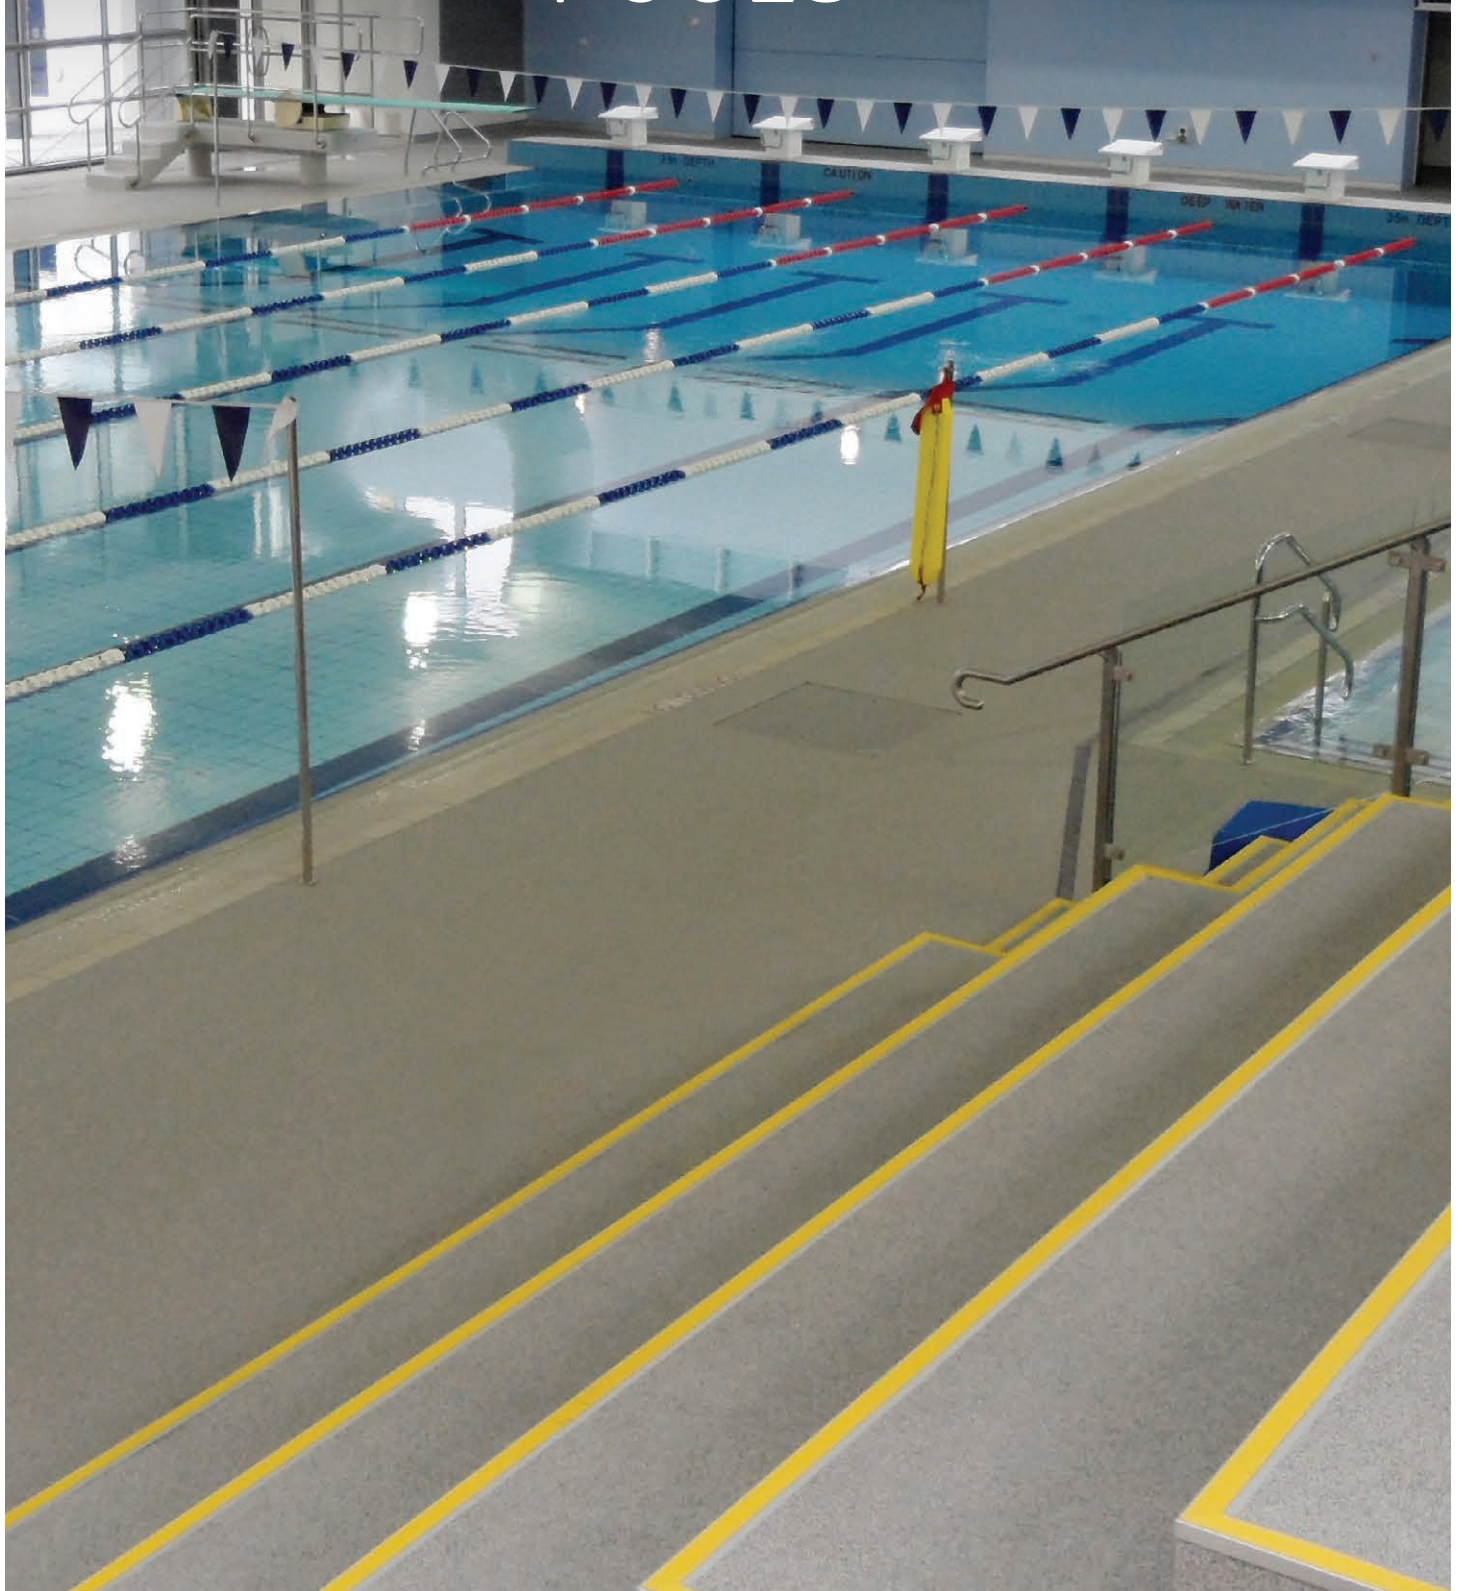

# THE FLOORING SOLUTION FOR YOUR **FITNESS FACILITIES** POOLS

## OUR FLOOR FOR **POOLS**

Pool areas need to be safe:

**Pool areas need to be safe, attractive, and barefoot-friendly. That is where our specially formulated REGUPOL everroll savanna range fits in. Designed for use in both indoor and outdoor pool areas. REGUPOL everroll savanna suits competition, public and exercise pool areas well.**

Withstanding the vigorous aquatic pool environment with its almost granite reminiscence. You can extend this look and feel to areas like tiered seating, bleachers, walkways and even change rooms.

Design your pool area according to your creative ideas: There are no limits to our resilient pool flooring colour design using **REGUPOL** everroll ultimate indoor range. You can integrate logos, markings or lane numbers or specify running directions. Match the colour of your surroundings with the natural tones available or make them stand apart from the natural environment.