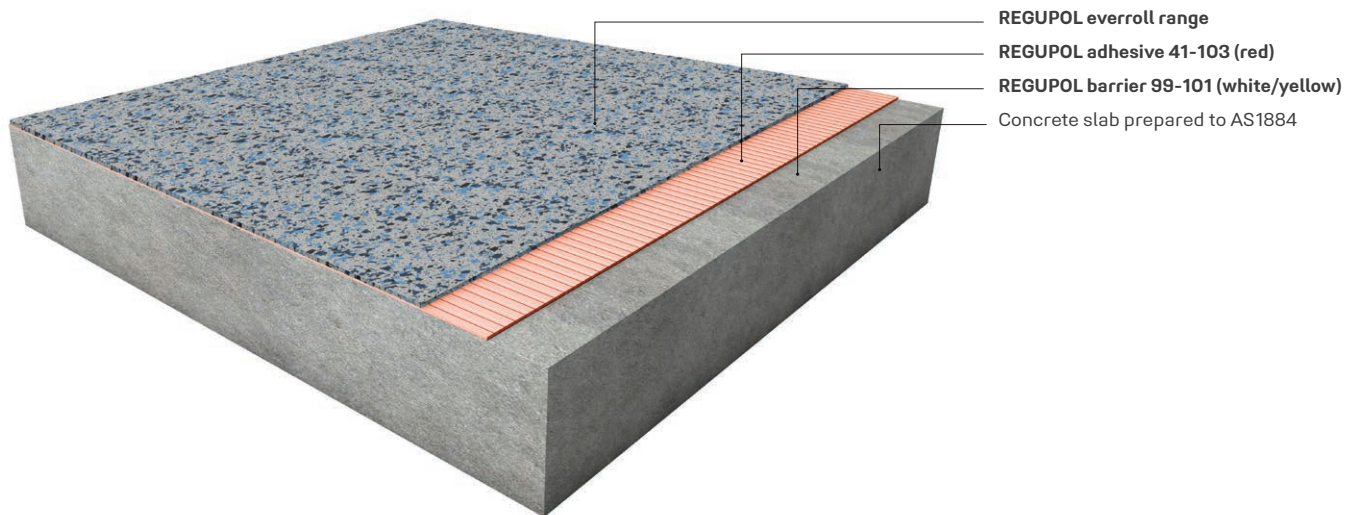

POOL AREAS

This system reflects a typical application with **REGUPOL everroll** floor coverings. For all other applications please contact the **REGUPOL** sports division. Please note that drawings are not to scale and are for illustration purposes only.

The installation of REGUPOL everroll rubber flooring should be in strict accordance with the current Australian Standards AS1884 - Resilient sheet and tile - Installation Practices in its complete entirety.

DISCLAIMER: The above information is given in good faith as a suggested guide in specifying REGUPOL everroll rubber flooring, no guarantee or warranty is expressed or implied. Any circumstances not covered by this guide should be referred to REGUPOL Australia or its Distributors for any particular attention required. There are, however, many factors that may affect the outcome of projects using our products that are beyond our control. REGUPOL Australia Pty. Ltd. cannot be responsible for poor climate conditions, inadequate surface preparation, poor application techniques, not observing curing times, improper thinning of adhesives or any variable beyond our control. No liability is accepted by REGUPOL Australia Pty. Ltd., our employees, distributors, representatives or agents, for any loss or damage, direct or indirect, that may result from using the information and/or suggestions as actual conditions for use that are beyond our control. All materials should be checked/tested for their suitability to the prevailing site conditions.