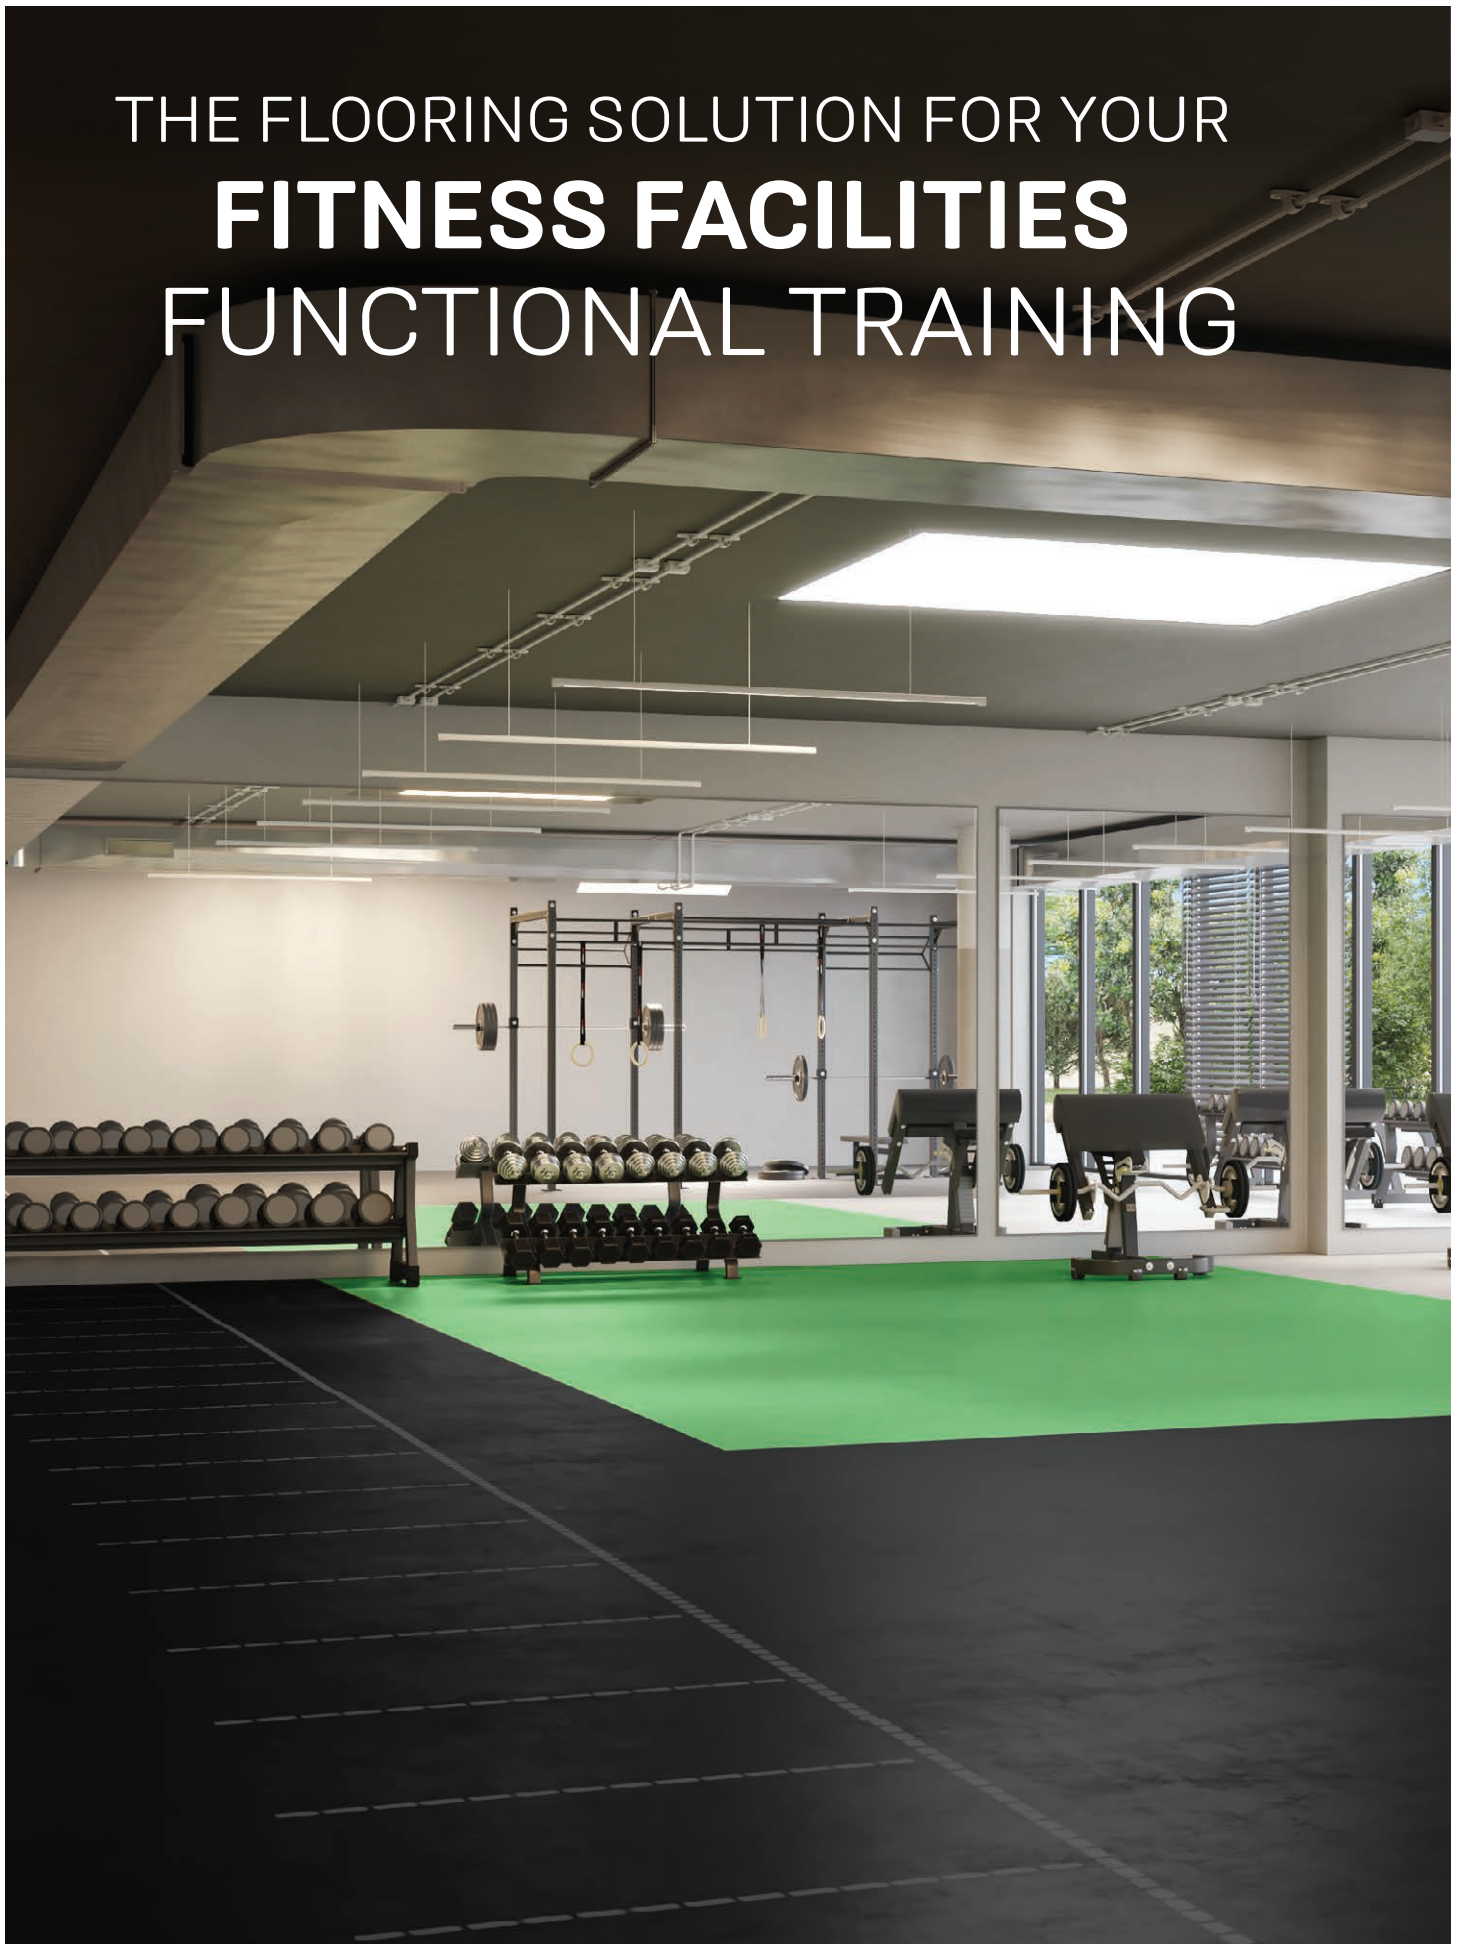

THE FLOORING SOLUTION FOR YOUR **FITNESS FACILITIES** FUNCTIONAL TRAINING

OUR FLOOR FOR FUNCTIONAL TRAINING

Perfectly functional:

The complex physical activities in Functional Training are supported by our REGUPOL everroll fitness floors.

Our floors are comfortable and relieve and support bodies and joints, enabling the sportsmen and women to perform training sessions with their own body weight much better. In addition, the floors create the optimal surface for exercises in standing and supporting positions. The surfaces are extremely resilient and also protect the sub-base. This is a decisive factor in preserving the building itself, especially when working with kettlebells, dumbbells and battle ropes.